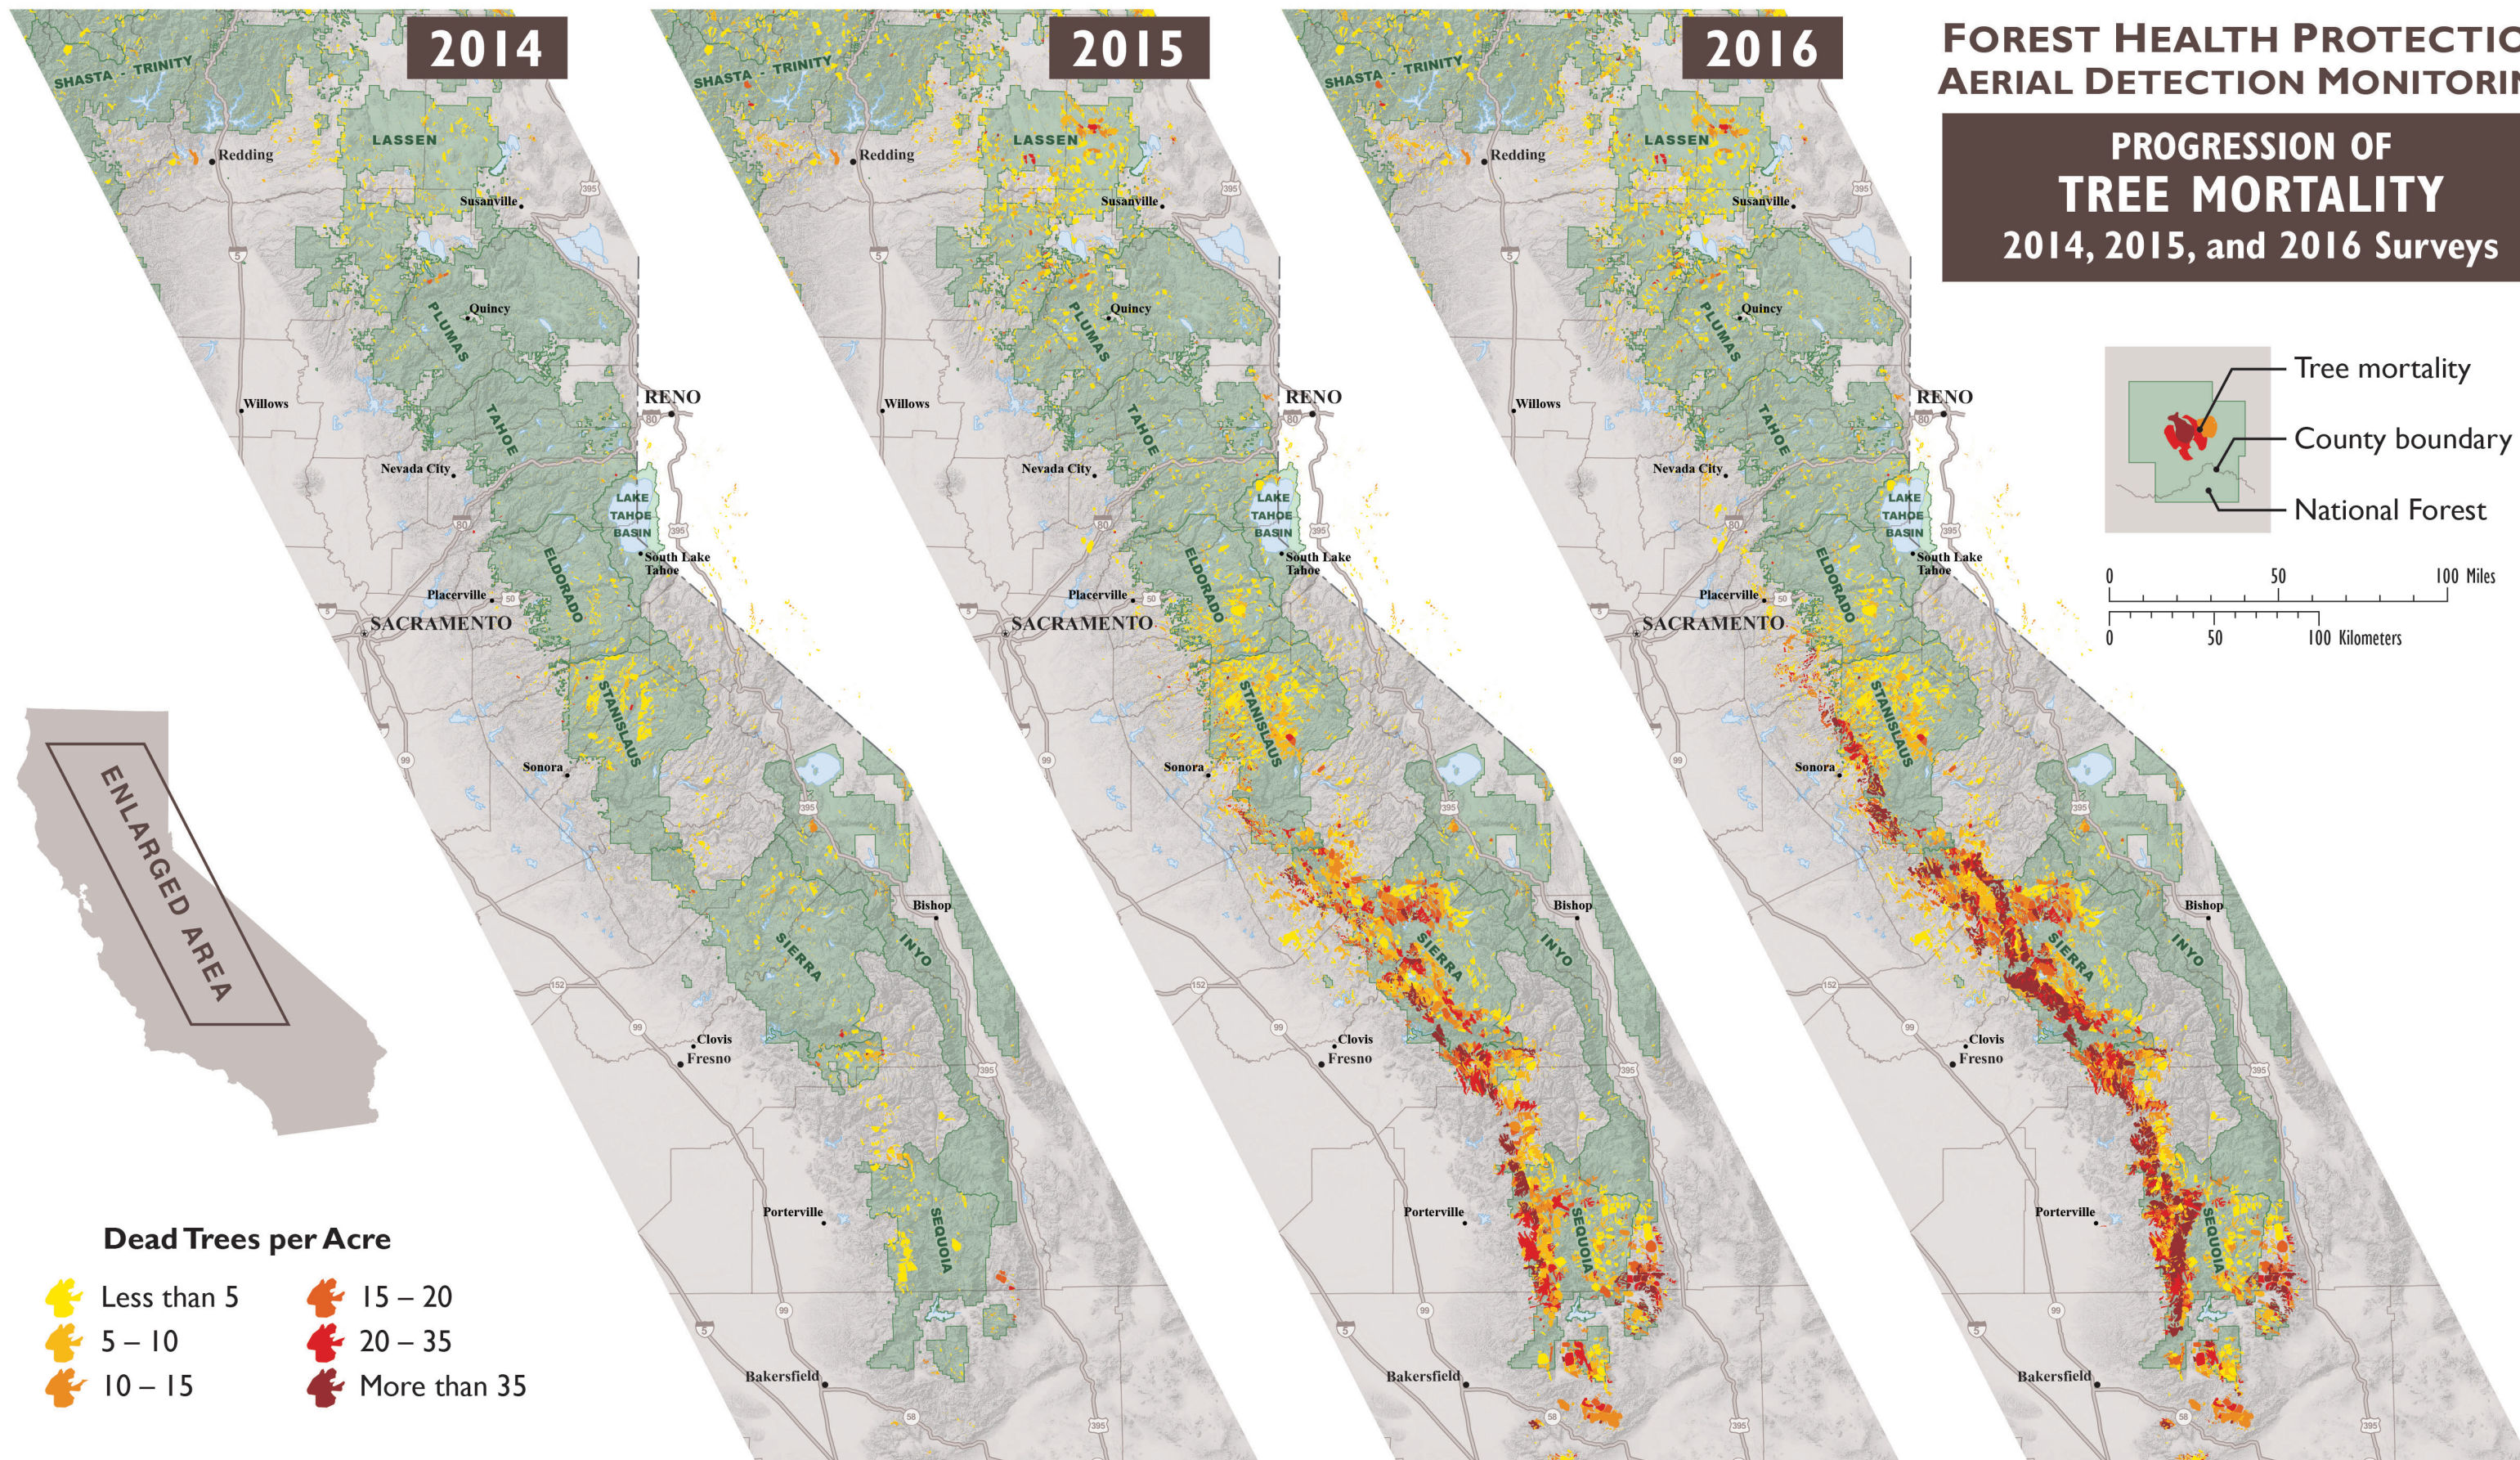

FOREST HEALTH PROTECTION AERIAL DETECTION MONITORING

PROGRESSION OF TREE MORTALITY 2014, 2015, and 2016 Surveys

Dead Trees per Acre

- Less than 5
- 5 – 10
- 10 – 15
- 15 – 20
- 20 – 35
- More than 35